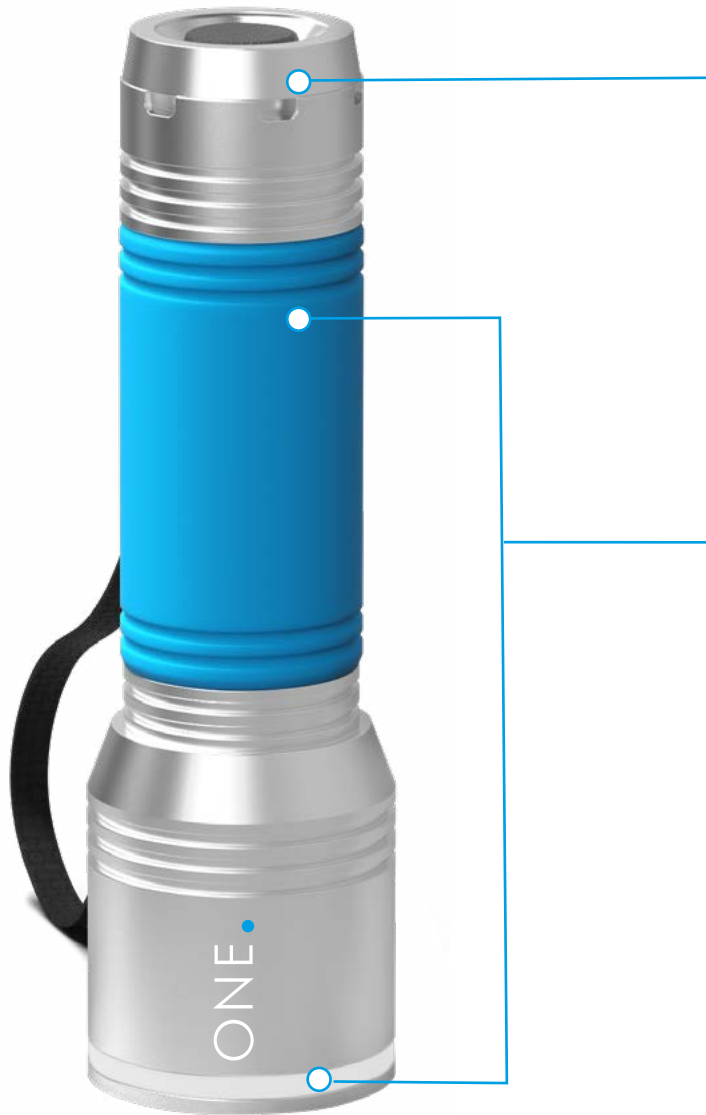

Bring colour into play!

More possibilities. More individuality.

myFlash

silver 53000-SR

black 53000-BK

Artikel	Brightness level	Maximum brightness	Strength of the light beam	Range	Luminescence time	Impact resistance	Spray water protected	Rechargeable
Flash700 53000	High, Medium, Low Strobe, SOS	High: 35400 cd Medium: 4520 cd Low: 2370 cd	High: 782 lumens Medium: 460 lumens Low: 245 lumens	High: 376 m Medium: 268 m Low: 194 m	High: 0h 45min Medium: 1h 15min Low: 2h 30min	1 m	IPX4	✓

myFlash700: The concept

Choose a torch colour:

Box included

Choose a ring and sleeve colour:

Ring and sleeve colours according to Pantone (PMS):

BK Black	WE White	DGY 7540 C	BN 409 C	RD Red 032 C	OE 151 C	YW Process Yellow C	LGN 375 C	
OGN 7498 C	BE 286 C	DBE 281 C	PE 2593 C	MG Process Magenta C	LMG 495 C	CN Process Cyan C	MT 572 C	GN 348 C

Own sleeve and ring colour according to Pantone from 2.000 pieces.

Configuration examples

- ✓ OSRAM LED
- ✓ Lumens: 700
- ✓ LED colour: white
- ✓ Battery (rechargeable): included
- ✓ Including usb cable
- ✓ Loop
- ✓ Signal light