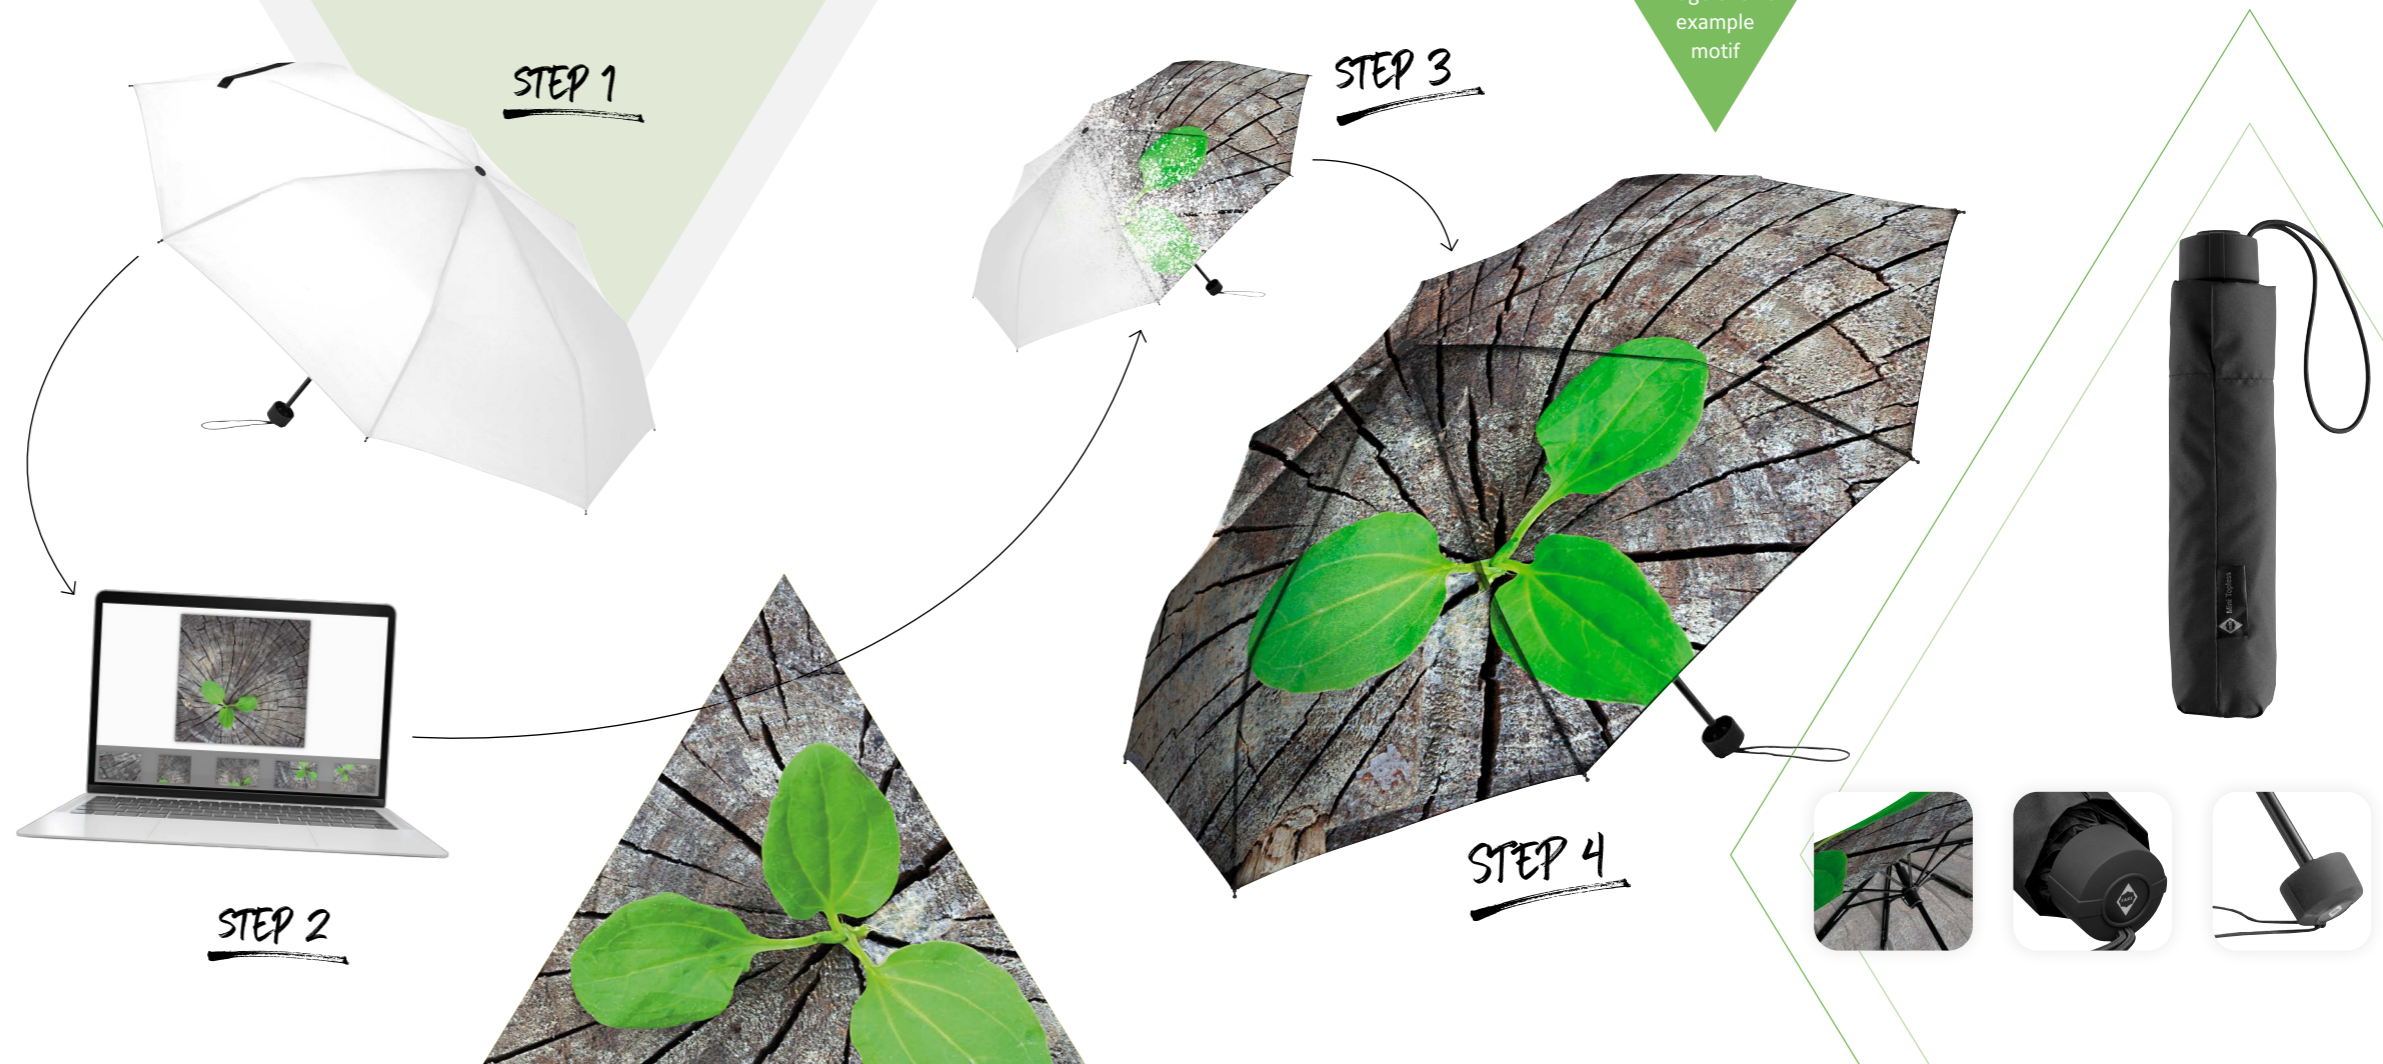

## PRODUCT FEATURES

Umbrella diameter	98 cm
Closed length	23 cm
Weight	290 g
Cover	100 % polyester pongee

Image shows  
example  
motif

STEP 1

STEP 3

STEP 4

STEP 2

8 All motifs shown are exemplary.  
The umbrella is individually printed with your desired motif!